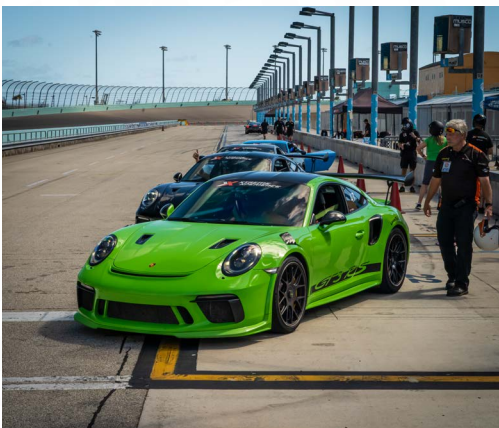

- » **FEB 23 - 25** | NEW ORLEANS, LA
  NOLA MOTORSPORTS PARK
- » **FEB 29 - MAR 03** | DALLAS, TX
  TEXAS MOTOR SPEEDWAY
- » **MAR 07 - 10** | TAMPA, FL
  THE MOTOR ENCLAVE
- » **MAR 14 - 17** | MIAMI, FL
  HOMESTEAD MIAMI SPEEDWAY
- » **MAR 15 - 18** | HOUSTON, TX
  MSR HOUSTON
- » **MAR 21 - 24** | CHARLOTTE, NC
  CHARLOTTE MOTOR SPEEDWAY
- » **APR 05 - 06** | INDIANAPOLIS, IN
  PUTNAM PARK ROAD COURSE
- » **APR 05 - 07** | NASHVILLE, TN
  NASHVILLE SUPERSPEEDWAY
- » **APR 11 - 14** | ATLANTA, GA
  ATLANTA MOTORSPORTS PARK
- » **APR 18 - 21** | RICHMOND, VA
  DOMINION RACEWAY
- » **APR 25 - 28** | CHICAGO, IL
  AUTOBAHN COUNTRY CLUB (SOUTH)
- » **APR 26 - 28** | NEW YORK, NY
  MONTICELLO MOTOR CLUB
- » **MAY 02 - 05** | PHILADELPHIA, PA
  NEW JERSEY MOTORSPORTS PARK
- » **MAY 09 - 12** | CONCORD, NH
  NEW HAMPSHIRE MOTOR SPEEDWAY
- » **MAY 16 - 19** | NYC / NORTHERN NJ
  RACEWAY PARK ENGLISHTOWN
- » **MAY 16 - 19** | POCONOS, PA
  POCONO RACEWAY
- » **MAY 30 - JUN 02** | PITTSBURGH, PA
  PITTSBURGH INTL RACE COMPLEX
- » **JUN 07 - 09** | CO SPRINGS, CO
  PIKES PEAK INTL RACEWAY
- » **JUN 13 - 16** | ST. LOUIS, MO
  WORLD WIDE TECHNOLOGY RACEWAY
- » **JUN 20 - 23** | DETROIT, MI
  M1 CONCOURSE
- » **JUN 21 - 23** | KANSAS CITY, KS
  KANSAS SPEEDWAY
- » **JUN 28 - 29** | RALEIGH / NORFOLK
  NC CENTER FOR AUTOMOTIVE RESEARCH
- » **JUL 12 - 14** | SYRACUSE, NY
  PINEVIEW RUN AUTO & COUNTRY CLUB
- » **JUL 18 - 21** | ATLANTA, GA
  ATLANTA MOTORSPORTS PARK
- » **JUL 26 - 27** | OKLAHOMA
  HALLET MOTOR RACING CIRCUIT
- » **JUL 31 - AUG 03** | SEATTLE, WA
  PACIFIC RACEWAYS
- » **AUG 08 - 11** | SONOMA, CA
  SONOMA RACEWAY
- » **AUG 15 - 18** | PORTLAND, OR
  PORTLAND INTL RACEWAY
- » **AUG 15 - 18** | CHICAGO, IL
  AUTOBAHN COUNTRY CLUB (NORTH)
- » **AUG 23 - 25** | SALT LAKE, UT
  UTAH MOTORSPORTS CAMPUS
- » **SEP 05 - 08** | PHILADELPHIA, PA
  NEW JERSEY MOTORSPORTS PARK
- » **SEP 12 - 15** | CLEVELAND, OH
  NELSON LEDGES RACE COURSE
- » **SEP 19 - 22** | ANN ARBOR, MI
  MICHIGAN INTL SPEEDWAY
- » **SEP 19 - 22** | RICHMOND, VA
  DOMINION RACEWAY
- » **SEP 26 - 29** | CONCORD, NH
  NEW HAMPSHIRE MOTOR SPEEDWAY
- » **OCT 03 - 06** | POCONOS, PA
  POCONO RACEWAY
- » **OCT 10 - 13** | NYC / NORTHERN NJ
  RACEWAY PARK ENGLISHTOWN
- » **OCT 17 - 20** | CHICAGO, IL
  AUTOBAHN COUNTRY CLUB (NORTH)
- » **OCT 17 - 20** | HOUSTON, TX
  MSR HOUSTON
- » **OCT 24 - 26** | CONNECTICUT
  THOMPSON SPEEDWAY
- » **OCT 31 - NOV 03** | DALLAS, TX
  TEXAS MOTOR SPEEDWAY
- » **NOV 07 - 10** | ATLANTA, GA
  ATLANTA MOTORSPORTS PARK
- » **NOV 08 - 10** | CHARLOTTE / COLUMBIA
  CAROLINA MOTORSPORTS PARK
- » **NOV 14 - 15** | AUSTIN, TX
  CIRCUIT OF THE AMERICAS
- » **NOV 21 - 24** | MIAMI, FL
  HOMESTEAD MIAMI SPEEDWAY
- » **DEC 05 - 08** | TAMPA, FL
  THE MOTOR ENCLAVE
- » **DEC 12 - 15** | PHOENIX, AZ
  WILD HORSE PASS MOTORSPORTS PARK
- » **DEC 13-15** | JACKSONVILLE, FL
  THE FIRM
- » **DEC 20 - 22** | SONOMA, CA
  SONOMA RACEWAY