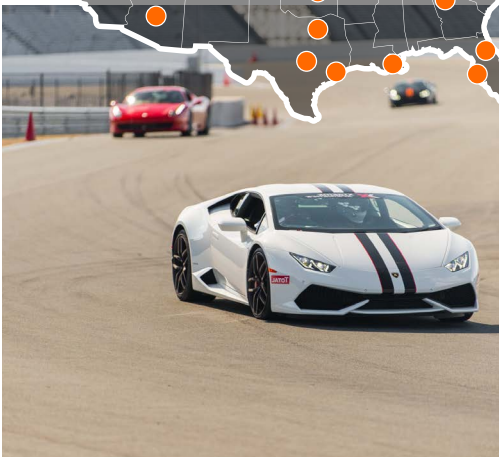

- » **FEB 23 - 25** | NEW ORLEANS, LA
  NOLA MOTORSPORTS PARK
- » **FEB 29 - MAR 03** | DALLAS, TX
  TEXAS MOTOR SPEEDWAY
- » **MAR 07 - 10** | TAMPA, FL
  THE MOTOR ENCLAVE
- » **MAR 14 - 17** | MIAMI, FL
  HOMESTEAD MIAMI SPEEDWAY
- » **MAR 15 - 18** | HOUSTON, TX
  MSR HOUSTON
- » **MAR 21 - 24** | CHARLOTTE, NC
  CHARLOTTE MOTOR SPEEDWAY
- » **APR 05 - 06** | INDIANAPOLIS, IN
  PUTNAM PARK ROAD COURSE
- » **APR 05 - 07** | NASHVILLE, TN
  NASHVILLE SUPERSPEEDWAY
- » **APR 11 - 14** | ATLANTA, GA
  ATLANTA MOTORSPORTS PARK
- » **APR 18 - 21** | RICHMOND, VA
  DOMINION RACEWAY
- » **APR 25 - 28** | CHICAGO, IL
  AUTOBAHN COUNTRY CLUB (SOUTH)
- » **APR 26 - 28** | NEW YORK, NY
  MONTICELLO MOTOR CLUB
- » **MAY 02 - 05** | PHILADELPHIA, PA
  NEW JERSEY MOTORSPORTS PARK
- » **MAY 09 - 12** | CONCORD, NH
  NEW HAMPSHIRE MOTOR SPEEDWAY
- » **MAY 16 - 19** | NYC / NORTHERN NJ
  RACEWAY PARK ENGLISHTOWN
- » **MAY 16 - 19** | POCONOS, PA
  POCONO RACEWAY
- » **MAY 30 - JUN 02** | PITTSBURGH, PA
  PITTSBURGH INTL RACE COMPLEX
- » **JUN 07 - 09** | CO SPRINGS, CO
  PIKES PEAK INTL RACEWAY
- » **JUN 13 - 16** | ST. LOUIS, MO
  WORLD WIDE TECHNOLOGY RACEWAY
- » **JUN 20 - 23** | DETROIT, MI
  M1 CONCOURSE
- » **JUN 21 - 23** | KANSAS CITY, KS
  KANSAS SPEEDWAY
- » **JUN 28 - 29** | RALEIGH / NORFOLK
  NC CENTER FOR AUTOMOTIVE RESEARCH
- » **JUL 12 - 14** | SYRACUSE, NY
  PINEVIEW RUN AUTO & COUNTRY CLUB
- » **JUL 18 - 21** | ATLANTA, GA
  ATLANTA MOTORSPORTS PARK
- » **JUL 26 - 27** | OKLAHOMA
  HALLET MOTOR RACING CIRCUIT
- » **JUL 31 - AUG 03** | SEATTLE, WA
  PACIFIC RACEWAYS
- » **AUG 08 - 11** | SONOMA, CA
  SONOMA RACEWAY
- » **AUG 15 - 18** | PORTLAND, OR
  PORTLAND INTL RACEWAY
- » **AUG 15 - 18** | CHICAGO, IL
  AUTOBAHN COUNTRY CLUB (NORTH)
- » **AUG 23 - 25** | SALT LAKE, UT
  UTAH MOTORSPORTS CAMPUS
- » **SEP 05 - 08** | PHILADELPHIA, PA
  NEW JERSEY MOTORSPORTS PARK
- » **SEP 12 - 15** | CLEVELAND, OH
  NELSON LEDGES RACE COURSE
- » **SEP 19 - 22** | ANN ARBOR, MI
  MICHIGAN INTL SPEEDWAY
- » **SEP 19 - 22** | RICHMOND, VA
  DOMINION RACEWAY
- » **SEP 26 - 29** | CONCORD, NH
  NEW HAMPSHIRE MOTOR SPEEDWAY
- » **OCT 03 - 06** | POCONOS, PA
  POCONO RACEWAY
- » **OCT 10 - 13** | NYC / NORTHERN NJ
  RACEWAY PARK ENGLISHTOWN
- » **OCT 17 - 20** | CHICAGO, IL
  AUTOBAHN COUNTRY CLUB (NORTH)
- » **OCT 17 - 20** | HOUSTON, TX
  MSR HOUSTON
- » **OCT 24 - 26** | CONNECTICUT
  THOMPSON SPEEDWAY
- » **OCT 31 - NOV 03** | DALLAS, TX
  TEXAS MOTOR SPEEDWAY
- » **NOV 07 - 10** | ATLANTA, GA
  ATLANTA MOTORSPORTS PARK
- » **NOV 08 - 10** | CHARLOTTE / COLUMBIA
  CAROLINA MOTORSPORTS PARK
- » **NOV 14 - 15** | AUSTIN, TX
  CIRCUIT OF THE AMERICAS
- » **NOV 21 - 24** | MIAMI, FL
  HOMESTEAD MIAMI SPEEDWAY
- » **DEC 05 - 08** | TAMPA, FL
  THE MOTOR ENCLAVE
- » **DEC 12 - 15** | PHOENIX, AZ
  WILD HORSE PASS MOTORSPORTS PARK
- » **DEC 13-15** | JACKSONVILLE, FL
  THE FIRM
- » **DEC 20 - 22** | SONOMA, CA
  SONOMA RACEWAY