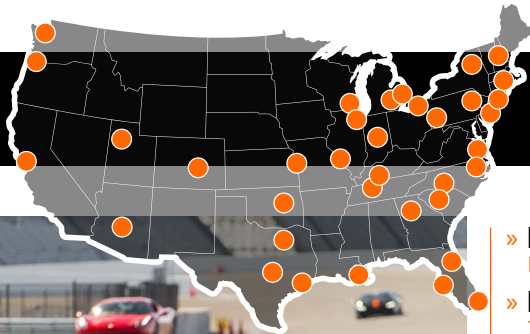

CORPORATE & GROUP » TRACK EXPERIENCES

*CARS, DATES + LOCATIONS
ARE SUBJECT TO CHANGE
(UPDATED: 10.01.23)

« 2024 RACETRACK EXPERIENCES »

- » **FEB 23 - 25** | NEW ORLEANS, LA
NOLA MOTORSPORTS PARK
- » **FEB 29 - MAR 03** | DALLAS, TX
TEXAS MOTOR SPEEDWAY
- » **MAR 07 - 10** | TAMPA, FL
THE MOTOR ENCLAVE
- » **MAR 14 - 17** | MIAMI, FL
HOMESTEAD MIAMI SPEEDWAY
- » **MAR 15 - 18** | HOUSTON, TX
MSR HOUSTON
- » **MAR 21 - 24** | CHARLOTTE, NC
CHARLOTTE MOTOR SPEEDWAY
- » **APR 05 - 06** | INDIANAPOLIS, IN
PUTNAM PARK ROAD COURSE
- » **APR 05 - 07** | NASHVILLE, TN
NASHVILLE SUPERSPEEDWAY
- » **APR 11 - 14** | ATLANTA, GA
ATLANTA MOTORSPORTS PARK
- » **APR 18 - 21** | RICHMOND, VA
DOMINION RACEWAY
- » **APR 25 - 28** | CHICAGO, IL
AUTOBAHN COUNTRY CLUB (SOUTH)
- » **APR 26 - 28** | NEW YORK, NY
MONTICELLO MOTOR CLUB
- » **MAY 02 - 05** | PHILADELPHIA, PA
NEW JERSEY MOTORSPORTS PARK
- » **MAY 09 - 12** | CONCORD, NH
NEW HAMPSHIRE MOTOR SPEEDWAY
- » **MAY 16 - 19** | NYC / NORTHERN NJ
RACEWAY PARK ENGLISHTOWN
- » **MAY 16 - 19** | POCONOS, PA
POCONO RACEWAY
- » **MAY 30 - JUN 02** | PITTSBURGH, PA
PITTSBURGH INTL RACE COMPLEX
- » **JUN 07 - 09** | CO SPRINGS, CO
PIKES PEAK INTL RACEWAY
- » **JUN 13 - 16** | ST. LOUIS, MO
WORLD WIDE TECHNOLOGY RACEWAY
- » **JUN 20 - 23** | DETROIT, MI
M1 CONCOURSE
- » **JUN 21 - 23** | KANSAS CITY, KS
KANSAS SPEEDWAY
- » **JUN 28 - 29** | RALEIGH / NORFOLK
NC CENTER FOR AUTOMOTIVE RESEARCH
- » **JUL 12 - 14** | SYRACUSE, NY
PINEVIEW RUN AUTO & COUNTRY CLUB
- » **JUL 18 - 21** | ATLANTA, GA
ATLANTA MOTORSPORTS PARK
- » **JUL 26 - 27** | OKLAHOMA
HALLET MOTOR RACING CIRCUIT
- » **JUL 31 - AUG 03** | SEATTLE, WA
PACIFIC RACEWAYS
- » **AUG 08 - 11** | SONOMA, CA
SONOMA RACEWAY
- » **AUG 15 - 18** | PORTLAND, OR
PORTLAND INTL RACEWAY
- » **AUG 15 - 18** | CHICAGO, IL
AUTOBAHN COUNTRY CLUB (NORTH)
- » **AUG 23 - 25** | SALT LAKE, UT
UTAH MOTORSPORTS CAMPUS
- » **SEP 05 - 08** | PHILADELPHIA, PA
NEW JERSEY MOTORSPORTS PARK
- » **SEP 12 - 15** | CLEVELAND, OH
NELSON LEDGES RACE COURSE
- » **SEP 19 - 22** | ANN ARBOR, MI
MICHIGAN INTL SPEEDWAY
- » **SEP 19 - 22** | RICHMOND, VA
DOMINION RACEWAY
- » **SEP 26 - 29** | CONCORD, NH
NEW HAMPSHIRE MOTOR SPEEDWAY
- » **OCT 03 - 06** | POCONOS, PA
POCONO RACEWAY
- » **OCT 10 - 13** | NYC / NORTHERN NJ
RACEWAY PARK ENGLISHTOWN
- » **OCT 17 - 20** | CHICAGO, IL
AUTOBAHN COUNTRY CLUB (NORTH)
- » **OCT 17 - 20** | HOUSTON, TX
MSR HOUSTON
- » **OCT 24 - 26** | CONNECTICUT
THOMPSON SPEEDWAY
- » **OCT 31 - NOV 03** | DALLAS, TX
TEXAS MOTOR SPEEDWAY
- » **NOV 07 - 10** | ATLANTA, GA
ATLANTA MOTORSPORTS PARK
- » **NOV 08 - 10** | CHARLOTTE / COLUMBIA
CAROLINA MOTORSPORTS PARK
- » **NOV 14 - 15** | AUSTIN, TX
CIRCUIT OF THE AMERICAS
- » **NOV 21 - 24** | MIAMI, FL
HOMESTEAD MIAMI SPEEDWAY
- » **DEC 05 - 08** | TAMPA, FL
THE MOTOR ENCLAVE
- » **DEC 12 - 15** | PHOENIX, AZ
WILD HORSE PASS MOTORSPORTS PARK
- » **DEC 13-15** | JACKSONVILLE, FL
THE FIRM
- » **DEC 20 - 22** | SONOMA, CA
SONOMA RACEWAY